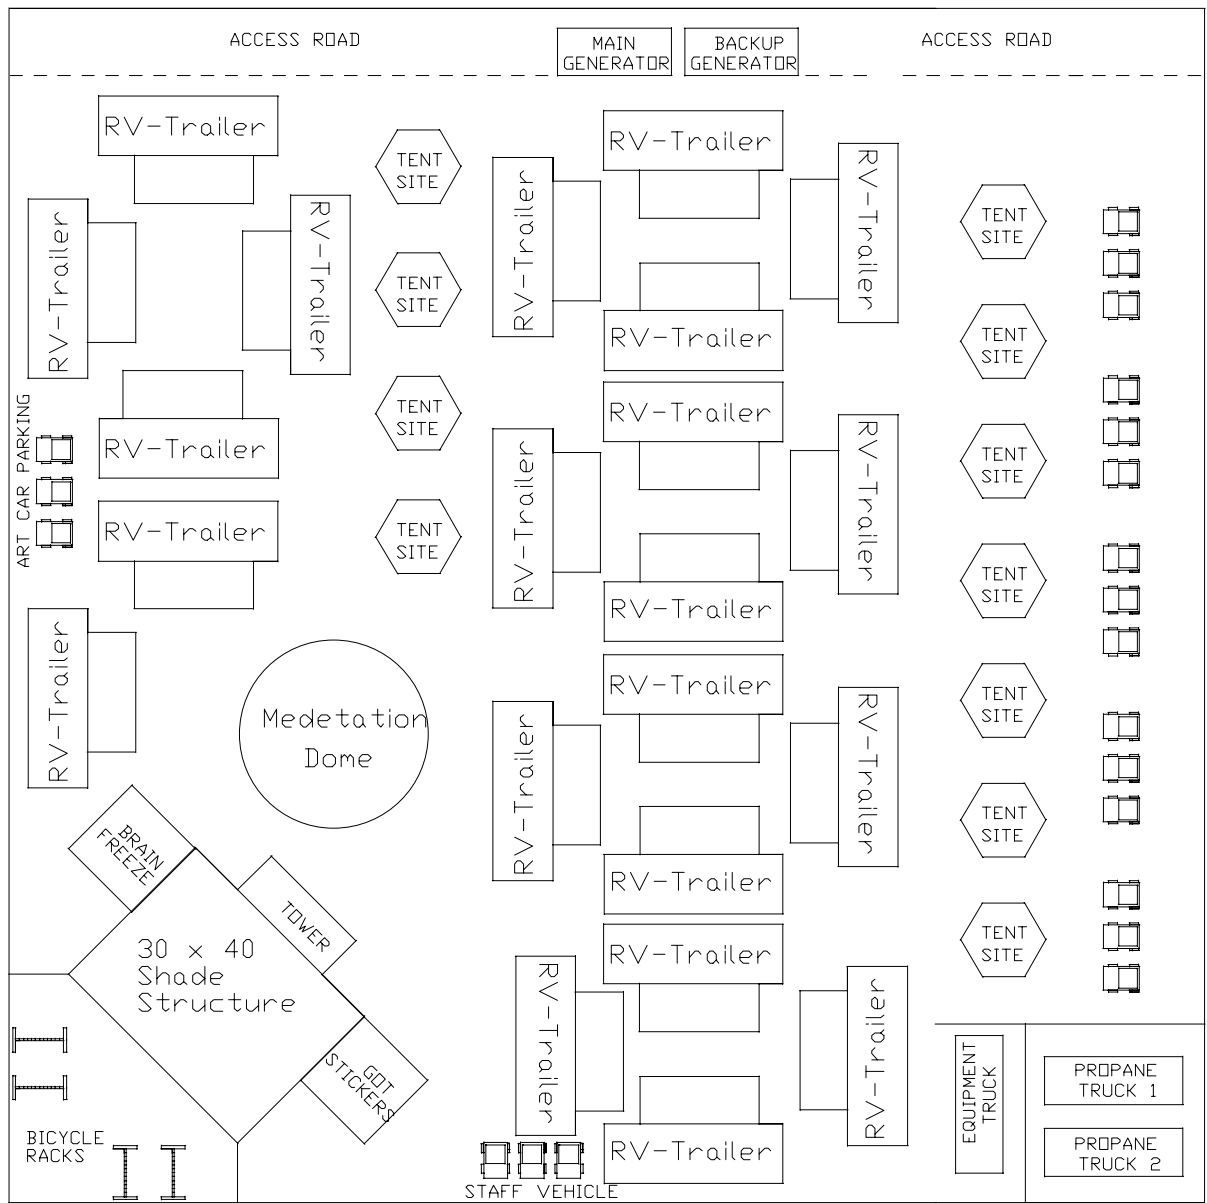

"A" Street

200

"B" Street

200'

BM_PLANA.2012

4:30 Artery

Brain Freeze / Got Stickers
2012 Proposed Camp Layout